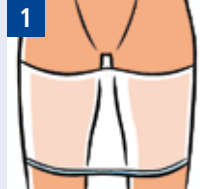

4-point guide for correct fitting of MoliForm® shaped pads

- Choose close-fitting **MoliPants®** (measure waist size in cms) or suitable equivalent.
- Pull **MoliPants®** as high up between the legs as possible, rolling the waistband downwards at the same time to form a platform between the thighs.

- Ensure **MoliForm®** is 'cupped'.
- Make a firm fold or crease along the pad lengthways ensuring the cuffs are angled inwards.
- The smaller absorbent area of **MoliForm®** should be positioned at the front of the body.

- Insert **MoliForm®** between the thighs from the front, with the soft white side next to the skin and the larger area for containment at the back.
- It is very important that the rear absorbent area is completely unfolded.
- The wetness indicator should be in line with the spine.